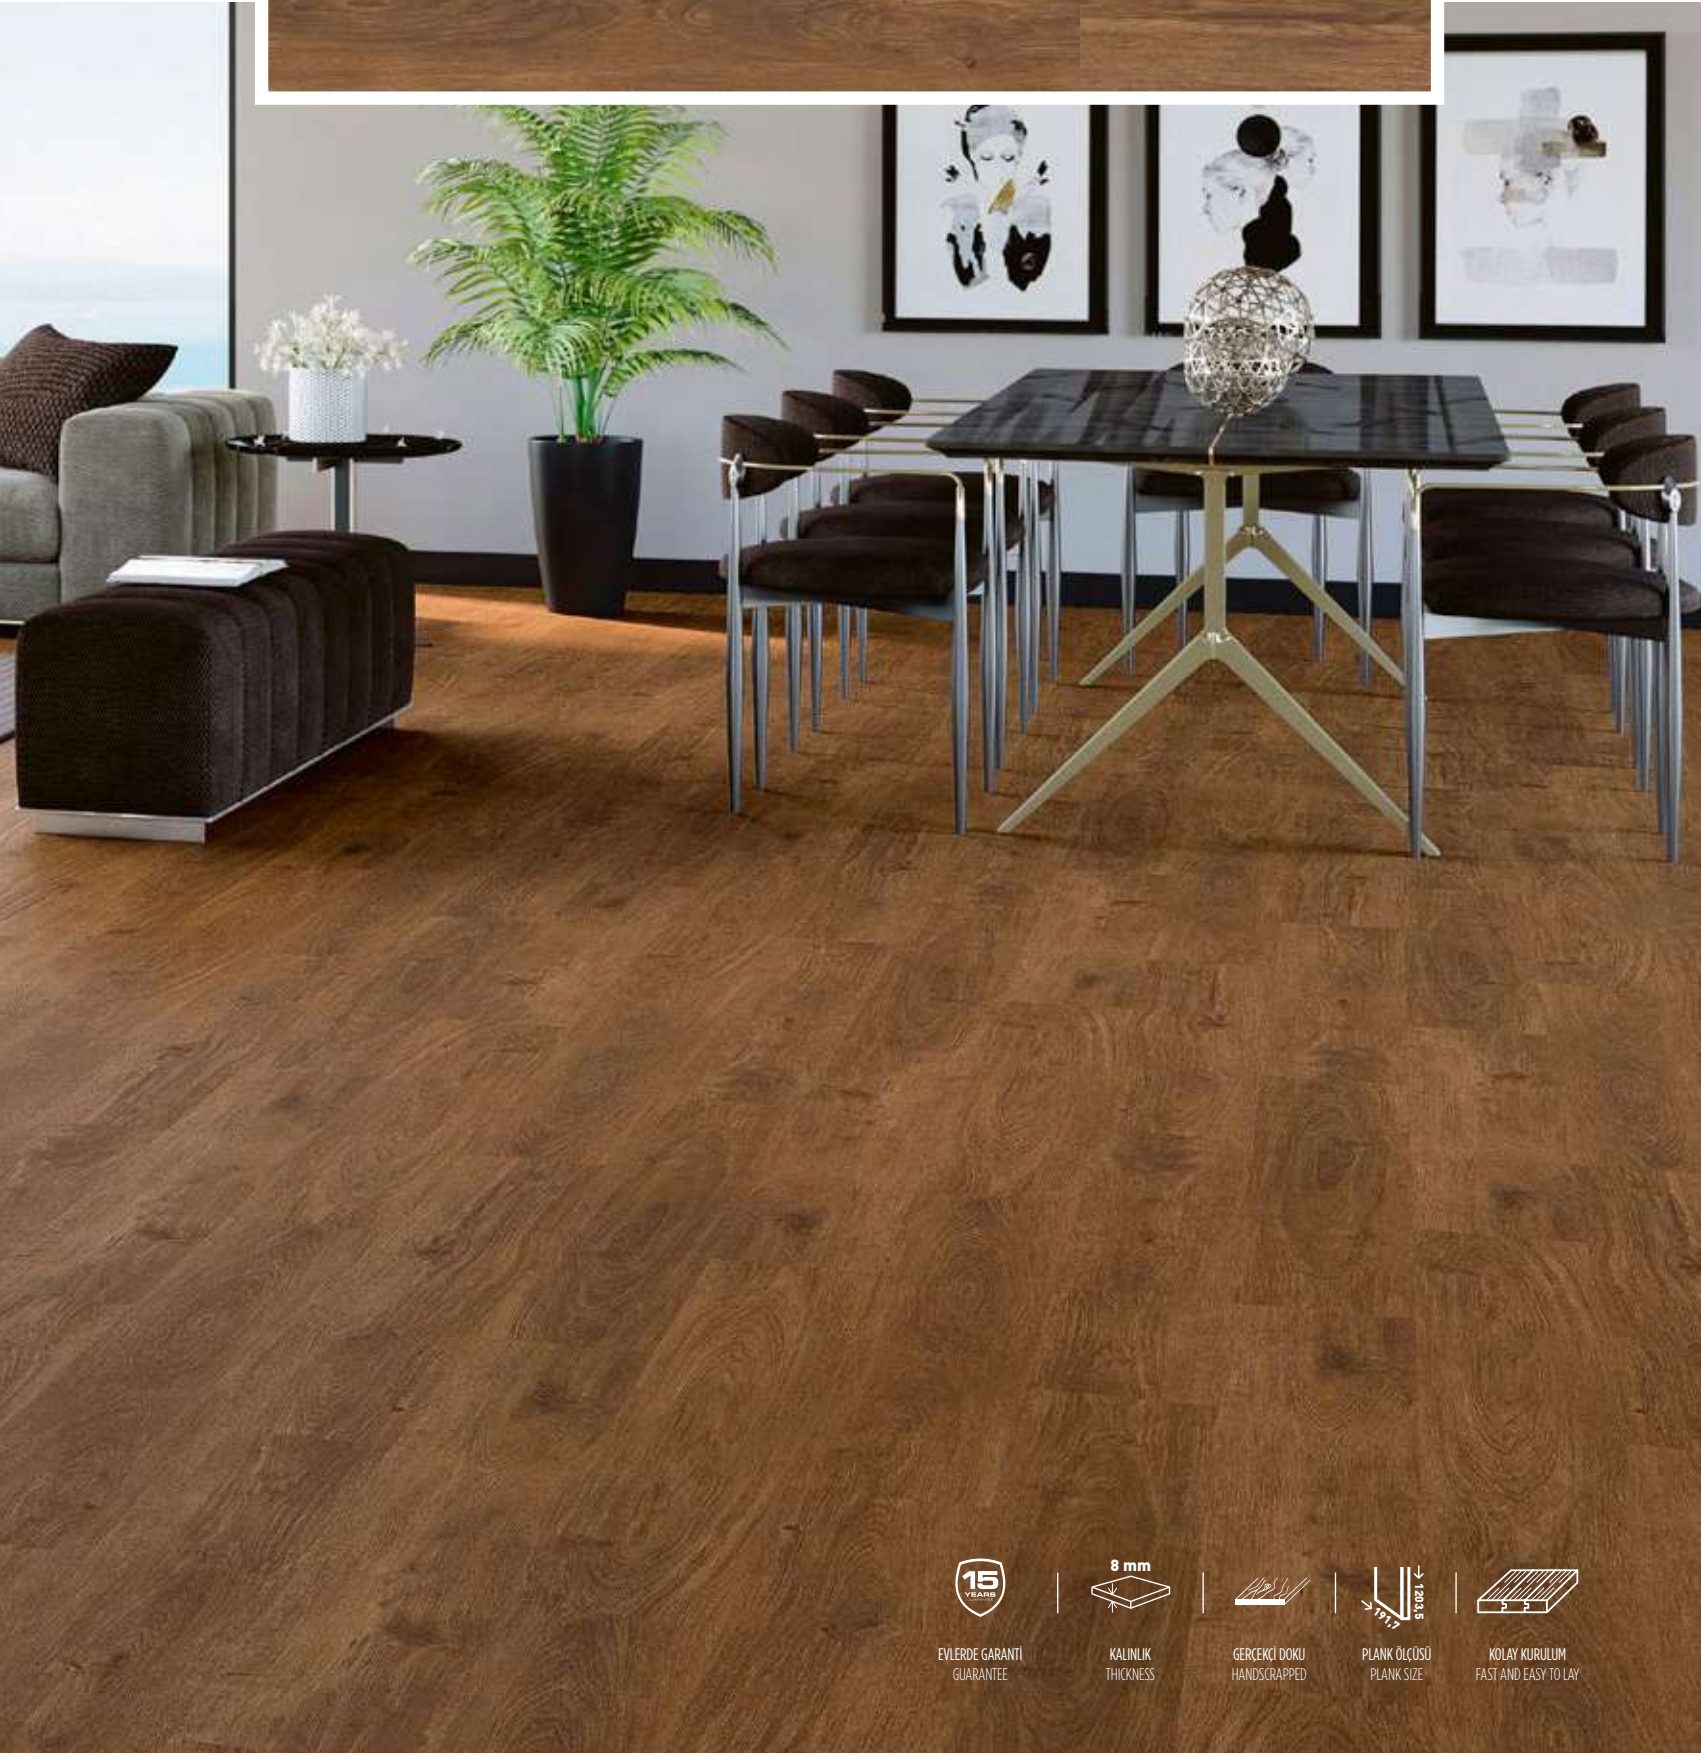

KOLAY KURULUM  
FAST AND EASY TO LAY

TERRA\\CLICK | 8 mm

LİMA  
LİMA

T-29A | 31/AC3

PARKEYİ MEKANA KOLAYCA UYGULAYABİLİRSİNİZ!  
YOU CAN APPLY THE PLANKS TO THE YOUR SPACE EASILY!

EVLERDE GARANTİ  
GUARANTEE